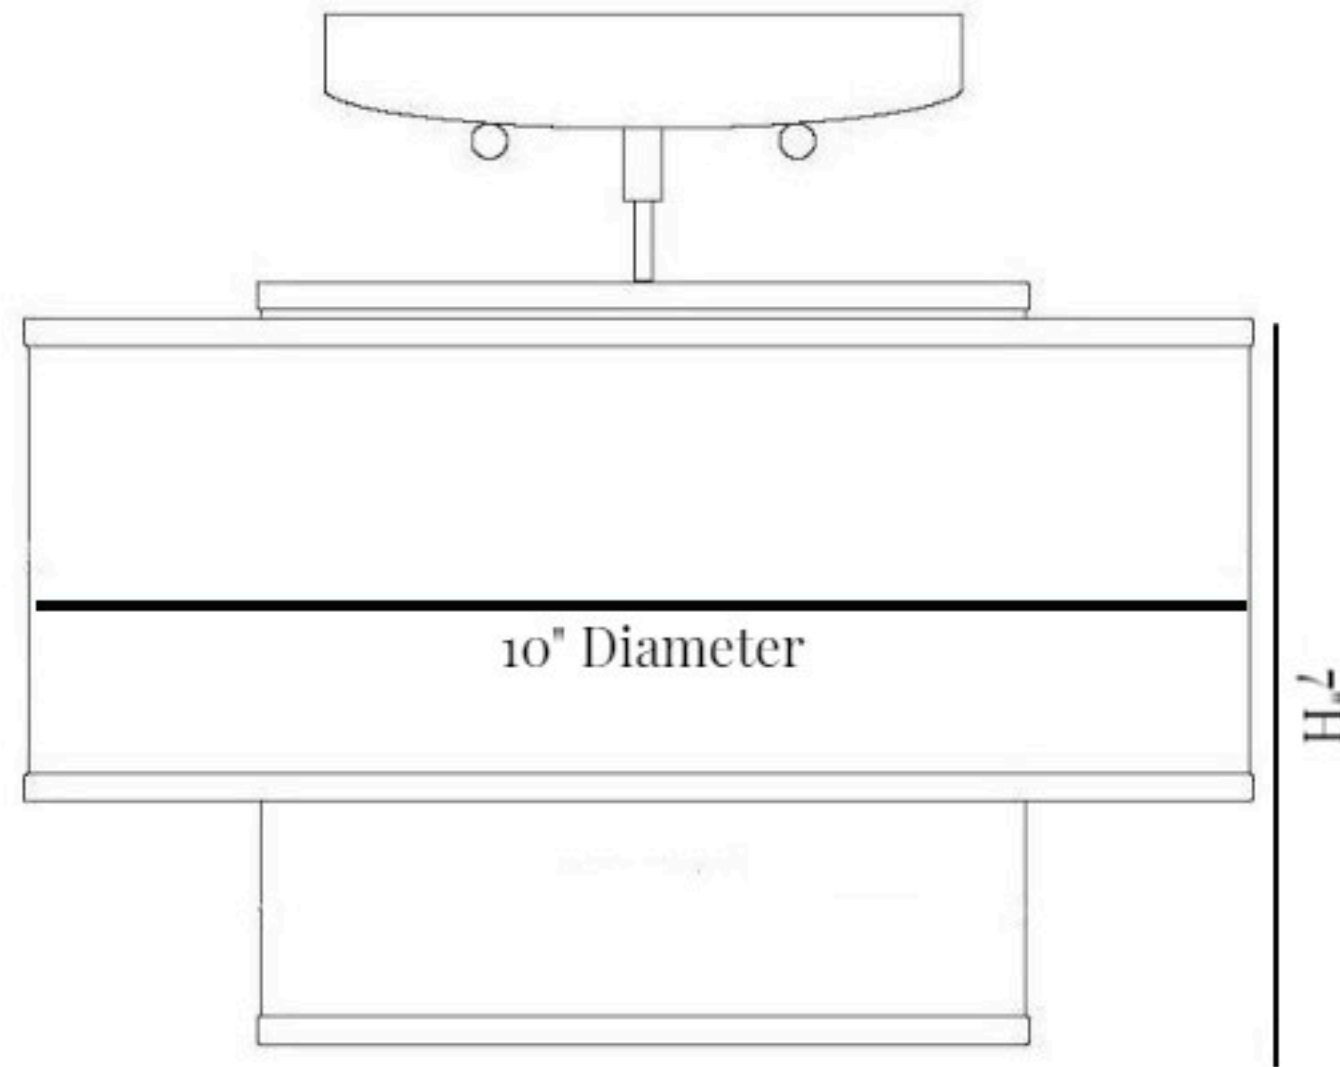

## DESCRIPTION:

The Bel Air Pendant light is stylish and interesting with its multi layered shades, creating an opportunity to create and customize with many colors and shade patterns, and is hung from a single mounted brushed nickel canopy and cord.

## DIMENSIONS:

10" Diameter x 7"H

D E C O R

(817) 768-6188

[www.sbcdecor.com](http://www.sbcdecor.com)

[info@sbc-ltd.com](mailto:info@sbc-ltd.com)