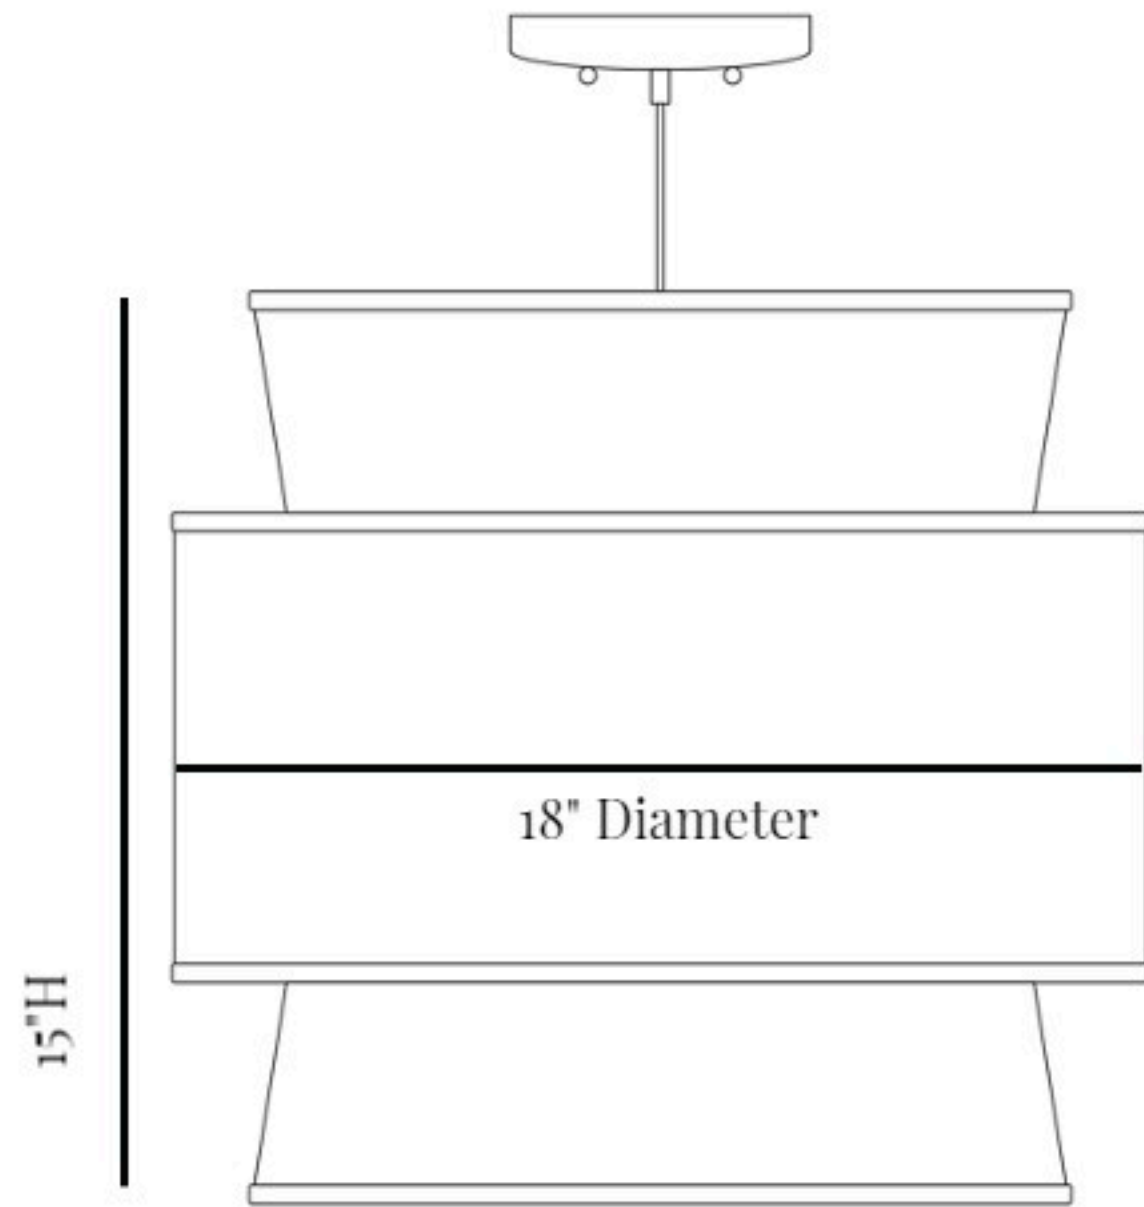

Atlanta Tiered Drum Pendant

DESCRIPTION:

The Atlanta 3-Tiered Pendant is a playful way to address style and pattern, to create a modern and contemporary lighting design to compliment any commercial or residential room setting. The unique design of the 3-Tiered Pendant is offered in a 16" or 18" overall diameter at the largest center drum width, and can be hung by a brushed nickel canopy with matching metal tubing, or cord.

MATERIALS:

100% Cotton and Linen Fabric Blend (Patterned Shades)
100% Linen or Silk (Sold Shades)
Steel Metal Hanging Hardware in Brushed Nickel

DIMENSIONS:

16" Shade - 16" Diameter x 15"H
18" Shade - 18" Diameter x 15"H