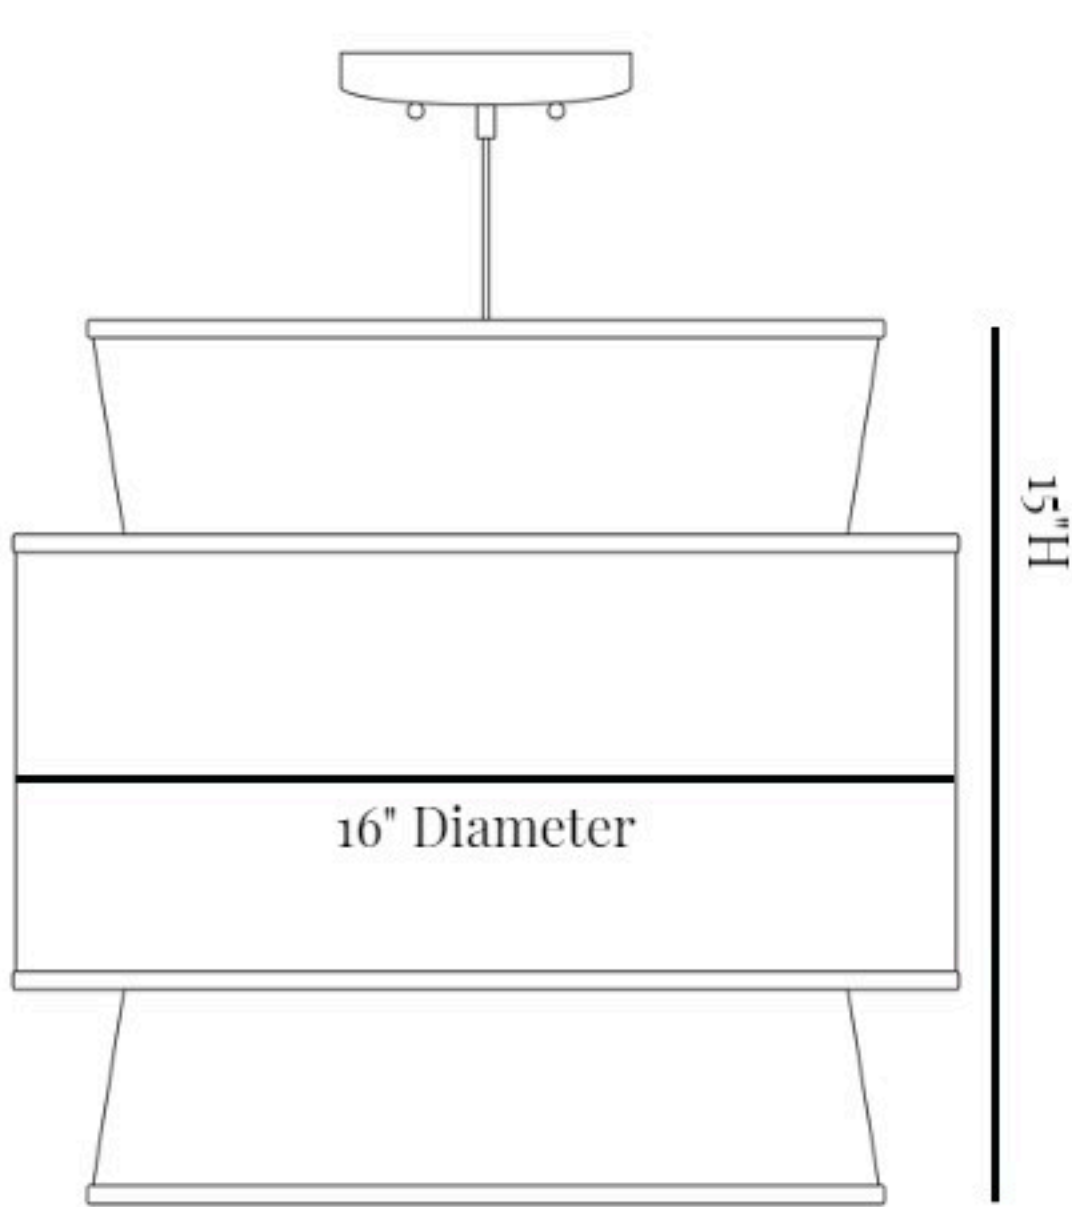

Atlanta Tiered Drum Pendant

DESCRIPTION:

The Atlanta 3-Tiered Pendant is a playful way to address style and pattern, to create a modern and contemporary lighting design to compliment any commercial or residential room setting. The unique design of the 3-Tiered Pendant is offered in a 16" or 18" overall diameter at the largest center drum width, and can be hung by a brushed nickel canopy with matching metal tubing, or cord.

MATERIALS:

100% Cotton and Linen Fabric Blend (Patterned Shades)
100% Linen or Silk (Sold Shades)
Steel Metal Hanging Hardware in Brushed Nickel

DIMENSIONS:

16" Shade - 16" Diameter x 15"H
18" Shade - 18" Diameter x 15"H